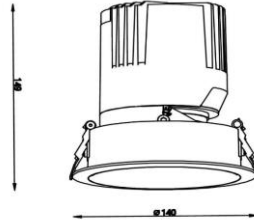

SRLED LIGHTS
www.srledlights.com

SR-175

LED Down Light Series
Ceiling Recessed Adjustable开孔: $\varnothing 120$

Specifications

Product Reference

Model No
SR-175

Installation Type
Recessed

Beam Direction
Adjustable

Construction & Materials

Housing Material
Aluminium Die Cast

Heatsink
Passive Cooled Aluminium

Finish
White Powder Coated

IP Rating
IP-20

Physical

Diameter
140mm

Cutout Diameter
120mm