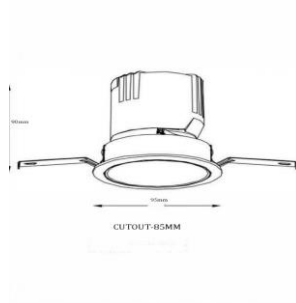

SR

LED LIGHTS
www.srledlights.com

SR-173

LED Down Light Series
Ceiling Recessed Adjustable

Specifications

Product Reference

Model No
SR-173
Installation Type
Recessed
Beam Direction
Adjustable

Light Technology

Binning
3 step MacAdam
LED Life Time
> 50,000 Hours
Colour Rendering CRI
CRI80 as standard/ CRI90 on Request

Controls

Standard
Switchable On/Off
Optional
Phase Cut / Analog / Dali Dimming
CCT Tunable
Available on Request

Construction & Materials

Housing Material
Aluminium Die Cast
Heatsink
Passive Cooled Aluminium
Finish
White Powder Coated
IP Rating
IP-20

Optics

Secondary Optics
Optical Lens
Beam Direction
Adjustable

Physical

Diameter
95mm
Cutout Diameter
85mm
Recessed Depth
90mm

Electrical System

Input Voltage
220V-240V AC/50Hz
Input Power
17W
Power Factor
>0.95
ATHD
<20%
Driver
Fulham (Constant -
Current Led Driver)

SR

LED LIGHTS
www.srledlights.com