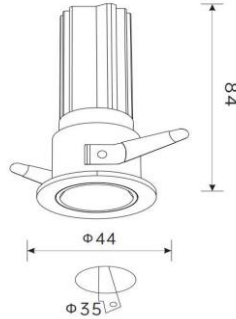

SRLED LIGHTS
www.srledlights.com

SR-160

LED Down Light Series
Ceiling Recessed Non Adjustable

Specifications

Product Reference

Model No
SR-160
Installation Type
Recessed
Beam Direction
Non Adjustable

Light Technology

Construction & Materials

Housing Material
Aluminium Die Cast
Heatsink
Passive Cooled Aluminium
Finish
White Powder Coated
IP Rating
IP-20

Optics

Secondary Optics
Optical lens
Beam Direction
Non Adjustable

Physical

Diameter
44mm
Cutout Diameter
35mm
Recessed Depth
84mm

Electrical System

Input Voltage
220V-240V AC/50Hz
Input Power
7W
Power Factor
>0.95
ATHD
<20%
Driver
BAG (Constant -
Current Led Driver)

SRLED LIGHTS
www.srledlights.com