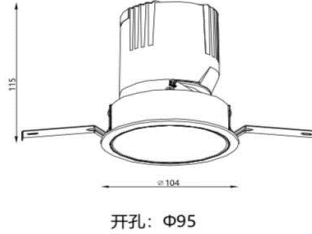

## Specifications

### Product Reference

**Model No**  
SR-137  
**Installation Type**  
Recessed  
**Beam Direction**  
Adjustable

### Physical

**Diameter**  
104mm  
**Cutout Diameter**  
95mm  
**Recessed Depth**  
115mm