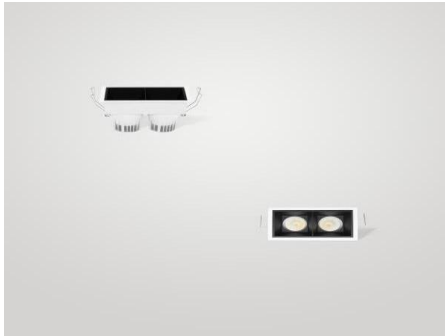

SRLED LIGHTS
www.srledlights.com

SR-135

LED Down Light Series
Ceiling Recessed Non Adjustable

Specifications

Product Reference

Model No
SR-135
Installation Type
Recessed
Beam Direction
Non Adjustable

Light Technology

Binning
3 step MacAdam
LED Life Time
> 50,000 Hours
Colour Rendering CRI
CRI80 as standard/ CRI90 on Request

Controls

Standard
Switchable On/Off
Optional
Phase Cut / Analog / Dali Dimming
CCT Tunable
Available on Request

Construction & Materials

Housing Material
Aluminium Die Cast
Heatsink
Passive Cooled Aluminium
Finish
White Powder Coated
IP Rating
IP-20

Optics

Secondary Optics
Metalized Reflector
Beam Direction
Non Adjustable

Physical

Diameter
153mm x 85mm
Cutout Diameter
143mm x 75mm
Recessed Depth
105mm

Electrical System

Input Voltage
220V-240V AC/50Hz
Input Power
30W
Power Factor
>0.95
ATHD
<20%
Driver
Fulham (Constant -
Current Led Driver)