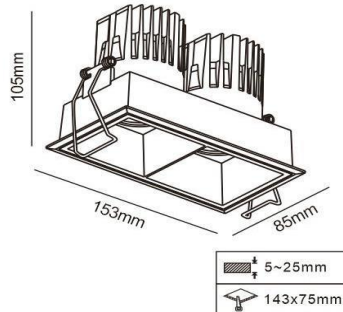

SRLED LIGHTS
www.srledlights.com

SR-135

LED Down Light Series
Ceiling Recessed Non Adjustable

Specifications

Product Reference

Model No
SR-135
Installation Type
Recessed
Beam Direction
Non Adjustable

Light Technology

Physical

Diameter
153mm x 85mm
Cutout Diameter
143mm x 75mm
Recessed Depth
105mm

Electrical System

Input Voltage
220V-240V AC/50Hz
Input Power
30W
Power Factor
>0.95
ATHD
<20%
Driver
Fulham (Constant -
Current Led Driver)