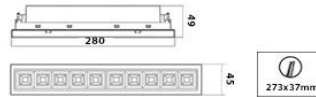

OPTIONAL REFLECTOR

WHITE GOLD