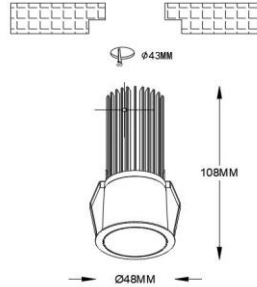

SRLED LIGHTS
www.sriedlights.com

SRE-037

Led Down Light Series
Ceiling Recessed Non Adjustable

Specifications

Product Reference

Model No
SRE-037
Installation Type
Recessed
Beam Direction
Non Adjustable

Light Technology

Construction & Materials

Housing Material
Aluminium Die Cast
Heatsink
Passive Cooled Aluminium
Finish
White Powder Coated
IP Rating
IP-20

Optics

Secondary Optics
Metalized Reflector
Beam Direction
Non Adjustable

Physical

Diameter
48mm
Cutout Diameter
43mm
Recessed Depth
108mm

Electrical System

Input Voltage
220V-240V AC/50Hz
Input Power
10W
Power Factor
>0.95
ATHD
<20%
Driver
BAG (Constant -
Current Led Driver)

SRLED LIGHTS
www.sriedlights.com