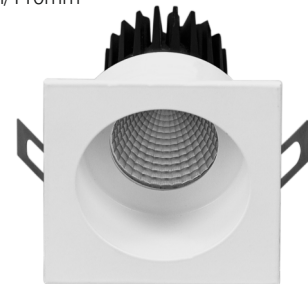

SR.016

Wattage - 9W/15W
Non-Adjustable.
Housing Material - Aluminum Die Cast.
Finish - Frame White Powder Coated Heat sink
Black Finish.
Color Temp - 2700k, 3000K, 3500K, 4000K, 5000K, 6500K
Tuneable White - 2700K - 6500K
Beam Angle - Narrow / Medium / Wide.
Glass - Clear
IP Grade - IP20
Size - Outer Trim - 79mm,
Cut Out - 67mm,
Depth - 80mm/110mm