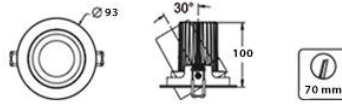

SRLED LIGHTS
www.srledlights.com

SR-063

LED Spot Light Series
Ceiling Recessed Adjustable

Specifications

Product Reference

Model No
SR-063
Installation Type
Recessed
Beam Direction
adjustable

Light Technology

Construction & Materials

Housing Material
Aluminium Die Cast
Heatsink
Passive Cooled Aluminium
Finish
White Powder Coated
IP Rating
IP-20

Optics

Secondary Optics
metalized reflector
Beam Direction
adjustable

Physical

Diameter
93mm
Cutout Diameter
70mm
Recessed Depth
100mm

Electrical System

Input Voltage
220V-240V AC/50Hz
Input Power
13w
Power Factor
>0.95
ATHD
<20%
Driver
philips (Constant -
Current Led Driver)