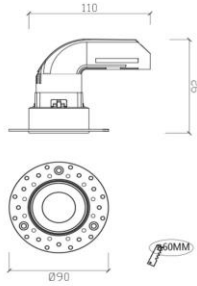

SRLED LIGHTS
www.sriedlights.com

SRE-080

LED Spot Light Series

Ceiling Recessed non Adjustable

Specifications

Product Reference

Model No
SRE-080
Installation Type
TRIMLESS
Beam Direction
Fixed

Light Technology

Diameter
70mm
Cutout Diameter
55mm
Recessed Depth
59mm

Electrical System

Input Voltage
220V-240V AC/50Hz
Input Power
9w
Power Factor
>0.95
ATHD
<20%
Driver
SR MAKE (Constant -
Current Led Driver)

SRLED LIGHTS
www.sriedlights.com