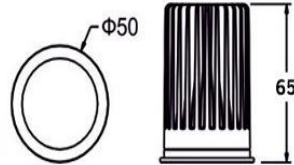

SRLED LIGHTS
www.srledlights.com

SR-008

MR-16

Ceiling Recessed non Adjustable

Specifications

Product Reference

Model No
SR-008
Installation Type
Recessed
Beam Direction
Fixed

Light Technology

Construction & Materials

Housing Material
Aluminium Die Cast
Heatsink
Passive Cooled Aluminium
Finish
White Powder Coated
IP Rating
IP-20

Optics

Secondary Optics
metalized reflector
Beam Direction
Fixed

Physical