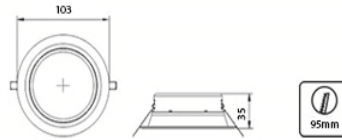

SRLED LIGHTS
www.srledlights.com

SR-122

LED down Light Series
Ceiling Recessed non Adjustable

Specifications

Product Reference

Model No
SR-122
Installation Type
Recessed
Beam Direction
Fixed

Light Technology

Construction & Materials

Housing Material
Aluminium Die Cast
Heatsink
Passive Cooled Aluminium
Finish
White Powder Coated
IP Rating
IP-20

Optics

Secondary Optics
diffused
Beam Direction
Fixed

Physical

Diameter
103mm
Cutout Diameter
95mm
Recessed Depth
35mm