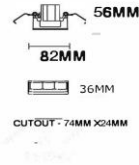

SR

LED LIGHTS
www.srledlights.com

SRE-069

LED Spot Light Series
Ceiling Recessed non Adjustable

Specifications

Product Reference

Model No
SR-069
Installation Type
Recessed
Beam Direction
Fixed

Light Technology

Binning
3 step MacAdam
LED Life Time
> 50,000 Hours
Colour Rendering CRI
CRI80 as standard/ CRI90 on Request

Controls

Standard
Switchable On/Off
Optional
Phase Cut / Analog / Dali Dimming
CCT Tunable
NOT AVAILABLE

Construction & Materials

Housing Material
Aluminium Die Cast
Heatsink
Passive Cooled Aluminium
Finish
White Powder Coated
IP Rating
IP-20

Optics

Secondary Optics
metalized reflector
Beam Direction
Fixed

Physical

Diameter
82mm x 36mm
Cutout Diameter
74mm x 28mm
Recessed Depth
56mm

Electrical System

Input Voltage
220V-240V AC/50Hz
Input Power
7w
Power Factor
>0.95
ATHD
<20%
Driver
PHILIPS (Constant -
Current Led Driver)

SR

LED LIGHTS
www.srledlights.com