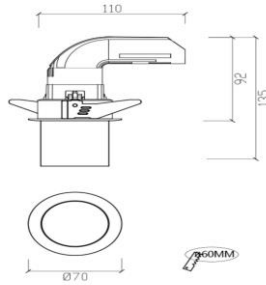

SRLED LIGHTS
www.sriedlights.com

SRE-083

LED Spot Light Series

Ceiling Recessed non Adjustable

Specifications

Product Reference

Model No
SRE-083
Installation Type
TRIMLESS
Beam Direction
Fixed

Construction & Materials

Housing Material
Aluminium Die Cast
Heatsink
Passive Cooled Aluminium
Finish
White Powder Coated
IP Rating
IP-20

Physical

Diameter
70mm
Cutout Diameter
45mm
Recessed Depth
59mm

Light Technology

Binning
3 step MacAdam
LED Life Time
> 50,000 Hours
Colour Rendering CRI
CRI80 as standard/ CRI90 on Request