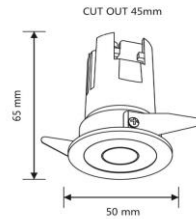

SR

LED LIGHTS
www.sriedlights.com

SRE-045

LED Spot Light Series

Ceiling Recessed non Adjustable

Specifications

Product Reference

Model No
SRE-045
Installation Type
Recessed
Beam Direction
8 TO 36 DEGREE

Light Technology

Binning
3 step MacAdam
LED Life Time
> 50,000 Hours
Colour Rendering CRI
CRI80 as standard/ CRI90 on Request

Controls

Standard
Switchable On/Off
Optional
Phase Cut / Analog / Dali Dimming
CCT Tunable
not available

Construction & Materials

Housing Material
Aluminium Die Cast
Heatsink
Passive Cooled Aluminium
Finish
White Powder Coated
IP Rating
IP-20

Optics

Secondary Optics
Optical Lens
Beam Direction
Fixed

Physical

Diameter
50mm
Cutout Diameter
45mm
Recessed Depth
70mm

Electrical System

Input Voltage
220V-240V AC/50Hz
Input Power
7w
Power Factor
>0.95
ATHD
<20%
Driver
PHILIPS (Constant -
Current Led Driver)

SR

LED LIGHTS
www.sriedlights.com