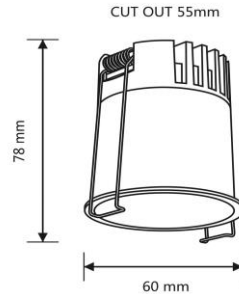

SR

LED LIGHTS
www.srledlights.com

SR-183

LED Spot Light Series
Ceiling Recessed non adjustable

Specifications

Product Reference

Model No
SR-183
Installation Type
Recessed
Beam Direction
fix

Light Technology

Binning
3 step MacAdam
LED Life Time
> 50,000 Hours
Colour Rendering CRI
CRI80 as standard/ CRI90 on Request

Controls

Standard
Switchable On/Off
Optional
Phase Cut / Analog / Dali Dimming
CCT Tunable
Available on Request

Construction & Materials

Housing Material
Aluminium Die Cast
Heatsink
Passive Cooled Aluminium
Finish
White Powder Coated
IP Rating
IP-20

Optics

Secondary Optics
Optical Lens
Beam Direction
fix

Physical

Diameter
60mm
Cutout Diameter
55mm
Recessed Depth
78mm

Electrical System

Input Voltage
220V-240V AC/50Hz
Input Power
10w
Power Factor
>0.95
ATHD
<20%
Driver
philips (Constant -
Current Led Driver)

SR

LED LIGHTS
www.srledlights.com