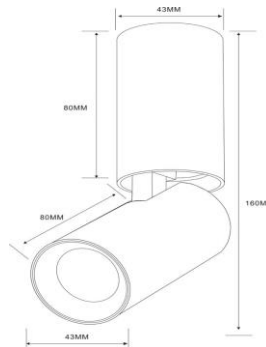

## Specifications

### Product Reference

**Model No**  
SR-046 NEW  
**Installation Type**  
surface  
**Beam Direction**  
adjustable

### Physical

**Diameter**  
40mm  
**Height**  
160mm