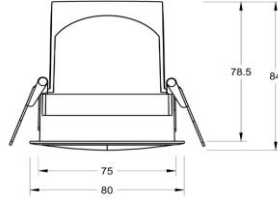

SRLED LIGHTS
www.sriedlights.com

SRE-088

LED Spot Light Series
Ceiling Recessed NON Adjustable

Specifications

Product Reference

Model No
SRE-088
Installation Type
Recessed
Beam Direction
ASYMMETRIC

Light Technology