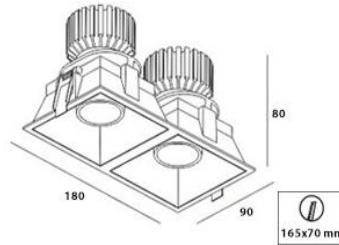

SR

LED LIGHTS
www.srledlights.com

SR-021

LED Spot Light Series
Ceiling Recessed Adjustable

Specifications

Product Reference

Model No
SR-021
Installation Type
Recessed
Beam Direction
adjustable

Light Technology

Binning
3 step MacAdam
LED Life Time
> 50,000 Hours
Colour Rendering CRI
CRI80 as standard/ CRI90 on Request

Controls

Standard
Switchable On/Off
Optional
Phase Cut / Analog / Dali Dimming
CCT Tunable
Available on Request

Construction & Materials

Housing Material
Aluminium Die Cast
Heatsink
Passive Cooled Aluminium
Finish
White Powder Coated
IP Rating
IP-20

Optics

Secondary Optics
metalized reflector
Beam Direction
adjustable

Physical

Diameter
180mm x 90mm
Cutout Diameter
165mm x 70mm
Recessed Depth
80mm

Electrical System

Input Voltage
220V-240V AC/50Hz
Input Power
21W
Power Factor
>0.95
ATHD
<20%
Driver
BAG (Constant -
Current Led Driver)

SR

LED LIGHTS
www.srledlights.com