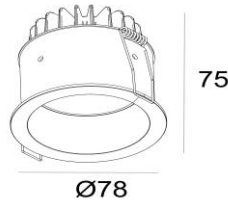

SR

LED LIGHTS
www.srledlights.com

SRE-006

LED Spot Light Series
Ceiling Recessed non Adjustable

Specifications

Product Reference

Model No
SRE-006
Installation Type
Recessed
Beam Direction
Fixed

Light Technology

Binning
3 step MacAdam
LED Life Time
> 50,000 Hours
Colour Rendering CRI
CRI80 as standard/ CRI90 on Request

Controls

Standard
Switchable On/Off
Optional
Phase Cut / Analog / Dali Dimming
CCT Tunable
Available on Request

Construction & Materials

Housing Material
Aluminium Die Cast
Heatsink
Passive Cooled Aluminium
Finish
White Powder Coated
IP Rating
IP-20

Optics

Secondary Optics
Optical Lens
Beam Direction
Fixed

Physical

Diameter
78mm
Cutout Diameter
67mm
Recessed Depth
75mm

Electrical System

Input Voltage
220V-240V AC/50Hz
Input Power
12w
Power Factor
>0.95
ATHD
<20%
Driver
BAG (Constant -
Current Led Driver)

SR

LED LIGHTS
www.srledlights.com