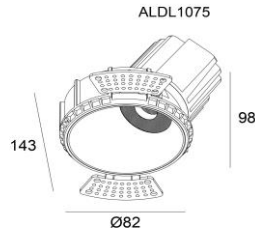

SRLED LIGHTS
www.srledlights.com

SRE-043

LED Spot Light Series
Ceiling Recessed non Adjustable

Specifications

Product Reference

Model No
SRE-043
Installation Type
Trimless Recessed
Beam Direction
Fixed

Light Technology

Construction & Materials

Housing Material
Aluminium Die Cast
Heatsink
Passive Cooled Aluminium
Finish
White Powder Coated
IP Rating
IP-20

Optics

Secondary Optics
Optical Lens
Beam Direction
Fixed
Trimless

Physical

Diameter
87mm
Cutout Diameter
87mm
Recessed Depth
85mm

Electrical System

Input Voltage
220V-240V AC/50Hz
Input Power
13W
Power Factor
>0.95
ATHD
<20%
Driver
BAG (Constant -
Current Led Driver)

SRLED LIGHTS
www.srledlights.com

2700K 3000K 3500K 4000K 5000K 6500K

Delivered Lumens

1170

Efficacy (System - lm/watt)

90

Beam Angle

15° / 24° / 38° / 60°

LED Power Watts