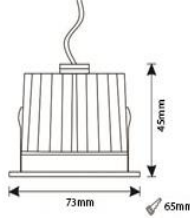

SRLED LIGHTS
www.srledlights.com

SR-127

LED Spot Light Series
Ceiling Recessed split wallwasher

Specifications

Product Reference

Model No
SR-127
Installation Type
Recessed
Beam Direction
split

Light Technology

Diameter
73mm
Cutout Diameter
65mm
Recessed Depth
45mm

Electrical System

Input Voltage
220V-240V AC/50Hz
Input Power
9W
Power Factor
>0.95
ATHD
<20%
Driver
philips (Constant -
Current Led Driver)

SRLED LIGHTS
www.srledlights.com