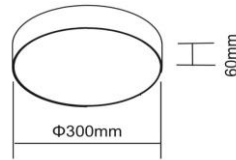

SRLED LIGHTS
www.sriedlights.com

SRE-077

LED DOWN Light Series
Ceiling TRIMLESS non Adjustable

Specifications

Product Reference

Model No
SRE-077
Installation Type
TRIMLESS
Beam Direction
FIX

Light Technology

Construction & Materials

Housing Material
Aluminium Die Cast
Heatsink
Passive Cooled Aluminium
Finish
White Powder Coated
IP Rating
IP-20

Optics

Secondary Optics
DIFFUSED
Beam Direction
Fixed

Physical

Diameter
300mm
Cutout Diameter
310mm
Recessed Depth
60mm

2400

Efficacy (System - lm/watt)

80

Beam Angle

120°

LED Power Watts

26

System Power Watts