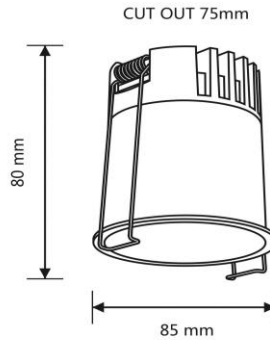

SRLED LIGHTS
www.srledlights.com

SR-185

LED Spot Light Series
Ceiling Recessed non adjustable

Specifications

Product Reference

Model No
SR-185
Installation Type
Recessed
Beam Direction
fix

Light Technology

Binning
3 step MacAdam
LED Life Time
> 50,000 Hours
Colour Rendering CRI
CRI80 as standard/ CRI90 on Request

Optics

Secondary Optics
Optical Lens
Beam Direction
fix

Physical

Diameter
85mm
Cutout Diameter
75mm
Recessed Depth
80mm

Electrical System

Input Voltage
220V-240V AC/50Hz
Input Power
18w
Power Factor
>0.95
ATHD
<20%
Driver
philips (Constant -
Current Led Driver)