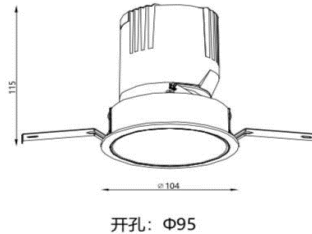

## Specifications

### Product Reference

**Model No**  
SR-137  
**Installation Type**  
Recessed  
**Beam Direction**  
Fixed

### Physical

**Diameter**  
104mm  
**Cutout Diameter**  
95mm  
**Recessed Depth**  
115mm