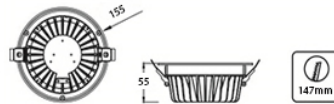

SRLED LIGHTS
www.srledlights.com

SR-076

LED down Light Series
Ceiling Recessed non Adjustable

Specifications

Product Reference

Model No
SR-076
Installation Type
Recessed
Beam Direction
Fixed

Light Technology

Construction & Materials

Housing Material
Aluminium Die Cast
Heatsink
Passive Cooled Aluminium
Finish
White Powder Coated
IP Rating
IP-20

Optics

Secondary Optics
diffused
Beam Direction
Fixed

Physical

Diameter
155mm
Cutout Diameter
147mm
Recessed Depth
55mm