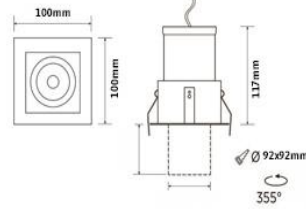

SRLED LIGHTS
www.srledlights.com**SRE-013****LED Spot Light Series**
Ceiling Recessed Adjustable

Specifications

Product Reference

Model No
SRE-013

Installation Type
Recessed

Beam Direction
adjustable pull out

Physical

Diameter
100mm

Cutout Diameter
92mm

Recessed Depth
117mm

Electrical System

Input Voltage
220V-240V AC/50Hz

Input Power
12W

Power Factor
>0.95