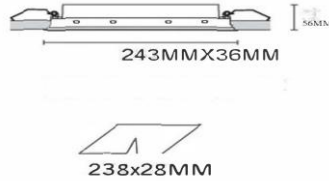

SR

LED LIGHTS
www.srledlights.com

SRE-071

LED Spot Light Series
Ceiling Recessed non Adjustable

Specifications

Product Reference

Model No
SR-071
Installation Type
Recessed
Beam Direction
Fixed

Light Technology

Binning
3 step MacAdam
LED Life Time
> 50,000 Hours
Colour Rendering CRI
CRI80 as standard/ CRI90 on Request

Controls

Standard
Switchable On/Off
Optional
Phase Cut / Analog / Dali Dimming
CCT Tunable
Available on Request

Construction & Materials

Housing Material
Aluminium Die Cast
Heatsink
Passive Cooled Aluminium
Finish
White Powder Coated
IP Rating
IP-20

Optics

Secondary Optics
metalized reflector
Beam Direction
Fixed

Physical

Diameter
243mm x 36mm
Cutout Diameter
238mm x 28mm
Recessed Depth
56mm

Electrical System

Input Voltage
220V-240V AC/50Hz
Input Power
24w
Power Factor
>0.95
ATHD
<20%
Driver
PHILIPS (Constant -
Current Led Driver)

SR

LED LIGHTS
www.srledlights.com