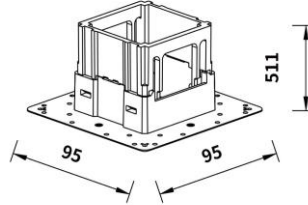

SRLED LIGHTS
www.srledlights.com**SRE-058****LED Spot Light Series**

Ceiling Recessed non Adjustable

Specifications

Product Reference

Model No
SR-058
Installation Type
Recessed
Beam Direction
Fixed

Light Technology

Diameter
50mm x 50mm
Cutout Diameter
55mm x 55mm
Recessed Depth
75mm

Electrical System

Input Voltage
220V-240V AC/50Hz
Input Power
7w
Power Factor
>0.95
ATHD
<20%
Driver
fulham (Constant -
Current Led Driver)