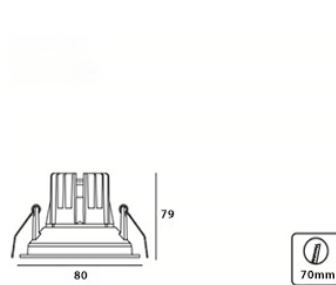

SRLED LIGHTS
www.srledlights.com

SR-036

LED Spot Light Series
Ceiling Recessed non Adjustable

Specifications

Product Reference

Model No
SR-036
Installation Type
Recessed
Beam Direction
Fixed

Light Technology

Diameter
80mm
Cutout Diameter
70mm
Recessed Depth
79mm

Electrical System

Input Voltage
220V-240V AC/50Hz
Input Power
9W
Power Factor
>0.95
ATHD
<20%
Driver
philips (Constant -
Current Led Driver)

SRLED LIGHTS
www.srledlights.com