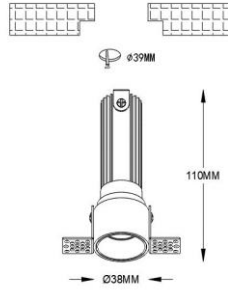

SRLED LIGHTS
www.sriedlights.com

SRE-036

LED Spot Light Series

Ceiling trimless non Adjustable

Specifications

Product Reference

Model No
SRE-036
Installation Type
trimless
Beam Direction
Fixed

Light Technology

Diameter
38mm
Cutout Diameter
39mm
Recessed Depth
110mm

Electrical System

Input Voltage
220V-240V AC/50Hz
Input Power
9W
Power Factor
>0.95
ATHD
<20%
Driver
SR MAKE (Constant -
Current Led Driver)

SRLED LIGHTS
www.sriedlights.com