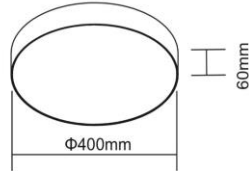

SR

LED LIGHTS
www.sriedlights.com

SRE-078

LED DOWN Light Series
Ceiling TRIMLESS non Adjustable

Specifications

Product Reference

Model No
SRE-078
Installation Type
TRIMLESS
Beam Direction
FIX

Light Technology

Binning
3 step MacAdam
LED Life Time
> 50,000 Hours
Colour Rendering CRI
CRI80 as standard/ CRI90 on Request

Controls

Standard
Switchable On/Off
Optional
Phase Cut / Analog / Dali Dimming
CCT Tunable
AVAILABLE ON REQUEST

Construction & Materials

Housing Material
Aluminium Die Cast
Heatsink
Passive Cooled Aluminium
Finish
White Powder Coated
IP Rating
IP-20

Optics

Secondary Optics
DIFFUSED
Beam Direction
Fixed

Physical

Diameter
400mm
Cutout Diameter
410mm
Recessed Depth
60mm

Electrical System

Input Voltage
220V-240V AC/50Hz
Input Power
40w
Power Factor
>0.95
ATHD
<20%
Driver
PHILIPS (Constant -
Current Led Driver)

SR

LED LIGHTS
www.sriedlights.com