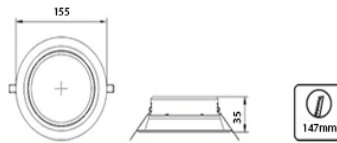

SR

LED LIGHTS
www.srledlights.com

SR-123

LED down Light Series
Ceiling Recessed non Adjustable

Specifications

Product Reference

Model No
SR-123
Installation Type
Recessed
Beam Direction
Fixed

Construction & Materials

Housing Material
Aluminium Die Cast
Heatsink
Passive Cooled Aluminium
Finish
White Powder Coated
IP Rating
IP-20

Physical

Diameter
155mm
Cutout Diameter
147mm
Recessed Depth
35mm

Light Technology

Binning
3 step MacAdam
LED Life Time
> 50,000 Hours
Colour Rendering CRI
CRI80 as standard/ CRI90 on Request

Optics

Secondary Optics
diffused
Beam Direction
Fixed

Electrical System

Input Voltage
220V-240V AC/50Hz
Input Power
17W
Power Factor
>0.95
ATHD
<20%
Driver
philips (Constant -
Current Led Driver)

Controls

Standard
Switchable On/Off
Optional
Phase Cut / Analog / Dali Dimming
CCT Tunable
Available on Request

SR

LED LIGHTS
www.srledlights.com