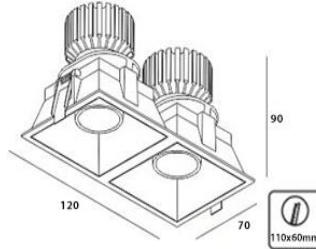

SRLED LIGHTS
www.srledlights.com

SR-133

LED Spot Light Series
Ceiling Recessed non Adjustable

Specifications

Product Reference

Model No
SR-133
Installation Type
Recessed
Beam Direction
Fixed

Light Technology

Diameter
120mm x 70mm
Cutout Diameter
110mm x 60mm
Recessed Depth
90mm

Electrical System

Input Voltage
220V-240V AC/50Hz
Input Power
17W
Power Factor
>0.95
ATHD
<20%
Driver
BAG (Constant -
Current Led Driver)