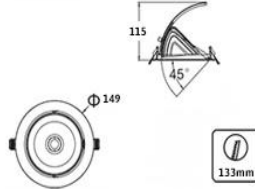

SRLED LIGHTS
www.srledlights.com

SR-069

LED Spot Light Series
Ceiling Recessed Adjustable

Specifications

Product Reference

Model No
SR-069
Installation Type
Recessed
Beam Direction
adjustable

Light Technology

Physical

Diameter
149mm
Cutout Diameter
133mm
Recessed Depth
115mm

Electrical System

Input Voltage
220V-240V AC/50Hz
Input Power
21W
Power Factor
>0.95
ATHD
<20%
Driver
BAG (Constant -
Current Led Driver)