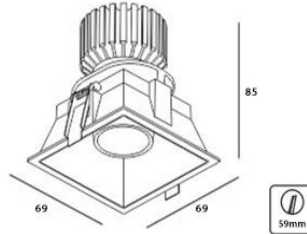

SRLED LIGHTS
www.srledlights.com

SR-132

LED Spot Light Series
Ceiling Recessed non Adjustable

Specifications

Product Reference

Model No
SR-132
Installation Type
Recessed
Beam Direction
Fixed

Light Technology