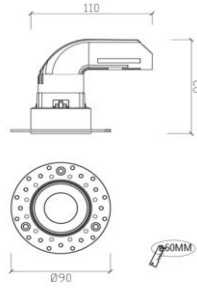

SRLED LIGHTS
www.sriedlights.com

SRE-081

LED Spot Light Series

Ceiling Recessed non Adjustable

Specifications

Product Reference

Model No
SRE-081
Installation Type
TRIMLESS
Beam Direction
Fixed

Light Technology

Diameter
70mm
Cutout Diameter
45mm
Recessed Depth
59mm

Electrical System

Input Voltage
220V-240V AC/50Hz
Input Power
9w
Power Factor
>0.95
ATHD
<20%
Driver
SR MAKE (Constant -
Current Led Driver)

SRLED LIGHTS
www.sriedlights.com