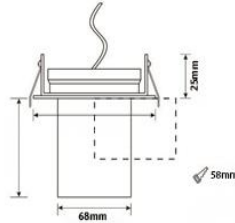

SR

LED LIGHTS
www.srledlights.com

SR-124

LED Spot Light Series
Ceiling Recessed Adjustable

Specifications

Product Reference

Model No
SR-124
Installation Type
Recessed
Beam Direction
adjustable

Light Technology

Binning
3 step MacAdam
LED Life Time
> 50,000 Hours
Colour Rendering CRI
CRI80 as standard/ CRI90 on Request

Controls

Standard
Switchable On/Off
Optional
Phase Cut / Analog / Dali Dimming
CCT Tunable
Available on Request

Construction & Materials

Housing Material
Aluminium Die Cast
Heatsink
Passive Cooled Aluminium
Finish
White Powder Coated
IP Rating
IP-20

Optics

Secondary Optics
Optical Lens
Beam Direction
adjustable

Physical

Diameter
68mm
Cutout Diameter
58mm
Recessed Depth
25mm

Electrical System

Input Voltage
220V-240V AC/50Hz
Input Power
9W
Power Factor
>0.95
ATHD
<20%
Driver
philips (Constant -
Current Led Driver)

SR

LED LIGHTS
www.srledlights.com