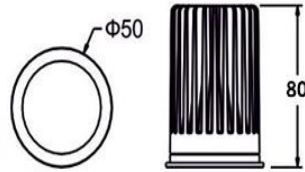

SR

LED LIGHTS
www.sriedlights.com

SR-010

MR-16

Ceiling Recessed non Adjustable

Specifications

Product Reference

Model No
SR-010
Installation Type
Recessed
Beam Direction
Fixed

Light Technology

Binning
3 step MacAdam
LED Life Time
> 50,000 Hours
Colour Rendering CRI
CRI80 as standard/ CRI90 on Request

Controls

Standard
Switchable On/Off
Optional
Phase Cut / Analog / Dali Dimming
CCT Tunable
Available on Request

Construction & Materials

Housing Material
Aluminium Die Cast
Heatsink
Passive Cooled Aluminium
Finish
White Powder Coated
IP Rating
IP-20

Optics

Secondary Optics
metalized reflector
Beam Direction
Fixed

Physical

Diameter
50mm
Recessed Depth
80mm

Electrical System

Input Voltage
220V-240V AC/50Hz
Input Power
15W
Power Factor
>0.95
ATHD
<20%
Driver
philips (Constant -
Current Led Driver)

SR

LED LIGHTS
www.sriedlights.com