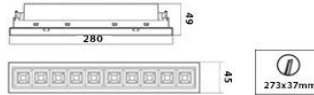

OPTIONAL REFLECTOR

WHITE GOLD