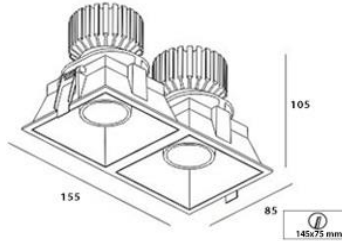

## Specifications

### Product Reference

**Model No**  
SR-135  
**Installation Type**  
Recessed  
**Beam Direction**  
Fixed

### Physical

**Diameter**  
155mm x 85mm  
**Cutout Diameter**  
145mm x 75mm  
**Recessed Depth**  
105mm