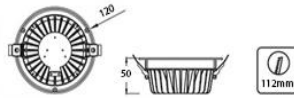

SR

LED LIGHTS
www.srledlights.com

SR-075

LED down Light Series
Ceiling Recessed non Adjustable

Specifications

Product Reference

Model No
SR-075
Installation Type
Recessed
Beam Direction
Fixed

Light Technology

Binning
3 step MacAdam
LED Life Time
> 50,000 Hours
Colour Rendering CRI
CRI80 as standard/ CRI90 on Request

Controls

Standard
Switchable On/Off
Optional
Phase Cut / Analog / Dali Dimming
CCT Tunable
Available on Request

Construction & Materials

Housing Material
Aluminium Die Cast
Heatsink
Passive Cooled Aluminium
Finish
White Powder Coated
IP Rating
IP-20

Optics

Secondary Optics
diffused
Beam Direction
Fixed

Physical

Diameter
120mm
Cutout Diameter
112mm
Recessed Depth
50mm

Electrical System

Input Voltage
220V-240V AC/50Hz
Input Power
13W
Power Factor
>0.95
ATHD
<20%
Driver
philips (Constant -
Current Led Driver)

SR

LED LIGHTS
www.srledlights.com