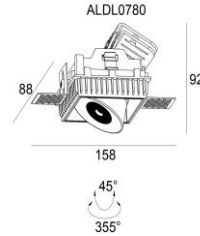

SRLED LIGHTS
www.srledlights.com**SRE-031****LED Spot Light Series**
Ceiling Recessed Adjustable

Specifications

Product Reference

Model No
SRE-031

Installation Type
Trimless recessed

Beam Direction
adjustable

Construction & Materials

Housing Material
Aluminium Die Cast

Heatsink
Passive Cooled Aluminium

Finish
White Powder Coated

IP Rating
IP-20

Physical

Diameter
87mm

Cutout Diameter
87mm