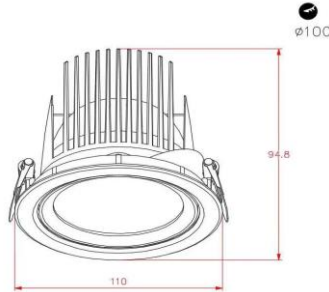

SR

LED LIGHTS
www.srledlights.com

SR-052

LED Spot Light Series
Ceiling Recessed Adjustable

Specifications

Product Reference

Model No
SR-052
Installation Type
Recessed
Beam Direction
adjustable

Light Technology

Binning
3 step MacAdam
LED Life Time
> 50,000 Hours
Colour Rendering CRI
CRI80 as standard/ CRI90 on Request

Controls

Standard
Switchable On/Off
Optional
Phase Cut / Analog / Dali Dimming
CCT Tunable
Available on Request

Construction & Materials

Housing Material
Aluminium Die Cast
Heatsink
Passive Cooled Aluminium
Finish
White Powder Coated
IP Rating
IP-20

Optics

Secondary Optics
metalized reflector
Beam Direction
adjustable

Physical

Diameter
110mm
Cutout Diameter
100mm
Recessed Depth
95mm

Electrical System

Input Voltage
220V-240V AC/50Hz
Input Power
25w
Power Factor
>0.95
ATHD
<20%
Driver
PHILIPS (Constant -
Current Led Driver)

SR

LED LIGHTS
www.srledlights.com