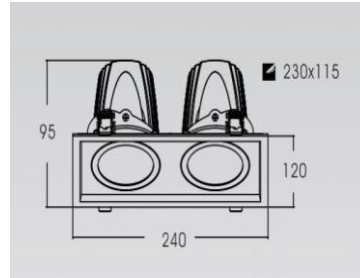

SRLED LIGHTS
www.srledlights.com

SR-052

LED Spot Light Series
Ceiling Recessed Adjustable

Specifications

Product Reference

Model No
SR-052
Installation Type
Recessed
Beam Direction
adjustable

Light Technology

Physical

Diameter
240mm x 120mm
Cutout Diameter
230mm x 115mm
Recessed Depth
95mm

Electrical System

Input Voltage
220V-240V AC/50Hz
Input Power
50w
Power Factor
>0.95
ATHD
<20%
Driver
PHILIPS (Constant -
Current Led Driver)