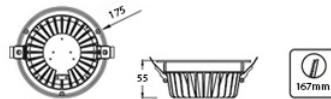

SRLED LIGHTS
www.srledlights.com

SR-077

LED down Light Series
Ceiling Recessed Adjustable

Specifications

Product Reference

Model No
SR-077
Installation Type
Recessed
Beam Direction
Fixed

Construction & Materials

Housing Material
Aluminium Die Cast
Heatsink
Passive Cooled Aluminium
Finish
White Powder Coated
IP Rating
IP-20

Physical

Diameter
175mm
Cutout Diameter
167mm
Recessed Depth
55mm

Light Technology

Binning
3 step MacAdam
LED Life Time
> 50,000 Hours
Colour Rendering CRI
CRI80 as standard/ CRI90 on Request