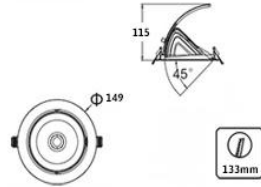

SRLED LIGHTS
www.srledlights.com

SR-070

LED Spot Light Series
Ceiling Recessed Adjustable

Specifications

Product Reference

Model No
SR-070
Installation Type
Recessed
Beam Direction
adjustable

Light Technology

Physical

Diameter
149mm
Cutout Diameter
133mm
Recessed Depth
115mm

Electrical System

Input Voltage
220V-240V AC/50Hz
Input Power
30W
Power Factor
>0.95
ATHD
<20%
Driver
BAG (Constant -
Current Led Driver)