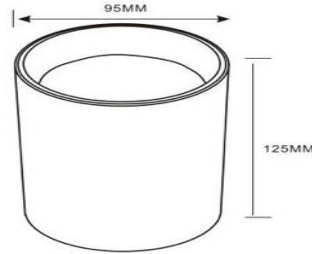

SR

LED LIGHTS
www.srledlights.com

SR-129

LED Spot Light Series
Ceiling surface NonAdjustable

Specifications

Product Reference

Model No
SR-129
Installation Type
surface
Beam Direction
fixed

Light Technology

Binning
3 step MacAdam
LED Life Time
> 50,000 Hours
Colour Rendering CRI
CRI80 as standard/ CRI90 on Request

Controls

Standard
Switchable On/Off

Construction & Materials

Housing Material
Aluminium Die Cast
Heatsink
Passive Cooled Aluminium
Finish
White Powder Coated
IP Rating
IP-20

Optics

Secondary Optics
metalized reflector
Beam Direction
fixed

Physical

Diameter
95mm
Height
125mm

Electrical System

Input Voltage
220V-240V AC/50Hz
Input Power
20W
Power Factor
>0.95
ATHD
<20%
Driver
fulham (Constant -
Current Led Driver)

SR

LED LIGHTS
www.srledlights.com