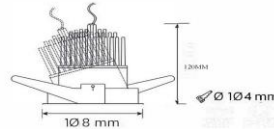

SRLED LIGHTS
www.srledlights.com**SRE-041****LED Spot Light Series**
Ceiling Recessed Adjustable

Specifications

Product Reference

Model No
SRE-041
Installation Type
Recessed
Beam Direction
adjustable

Light Technology

Construction & Materials

Housing Material
Aluminium Die Cast
Heatsink
Passive Cooled Aluminium
Finish
White Powder Coated
IP Rating
IP-20

Optics

Secondary Optics
Optical Lens
Beam Direction
adjustable

Physical

Diameter
108mm
Cutout Diameter
104mm
Recessed Depth
120mm

Electrical System

Input Voltage
220V-240V AC/50Hz
Input Power
13W
Power Factor
>0.95
ATHD
<20%
Driver
philips (Constant -
Current Led Driver)

SRLED LIGHTS
www.srledlights.com