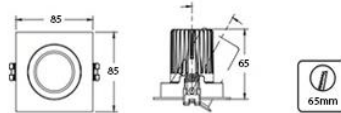

SR

LED LIGHTS
www.srledlights.com

SR-054

LED Spot Light Series
Ceiling Recessed Adjustable

Specifications

Product Reference

Model No
SR-054
Installation Type
Recessed
Beam Direction
adjustable

Light Technology

Binning
3 step MacAdam
LED Life Time
> 50,000 Hours
Colour Rendering CRI
CRI80 as standard/ CRI90 on Request

Controls

Standard
Switchable On/Off
Optional
Phase Cut / Analog / Dali Dimming
CCT Tunable
Available on Request

Construction & Materials

Housing Material
Aluminium Die Cast
Heatsink
Passive Cooled Aluminium
Finish
White Powder Coated
IP Rating
IP-20

Optics

Secondary Optics
matIALIZED reflector
Beam Direction
Fixed

Physical

Diameter
85mm
Cutout Diameter
65mm
Recessed Depth
65mm

Electrical System

Input Voltage
220V-240V AC/50Hz
Input Power
13W
Power Factor
>0.95
ATHD
<20%
Driver
BAG(Constant -
Current Led Driver)

SR

LED LIGHTS
www.srledlights.com